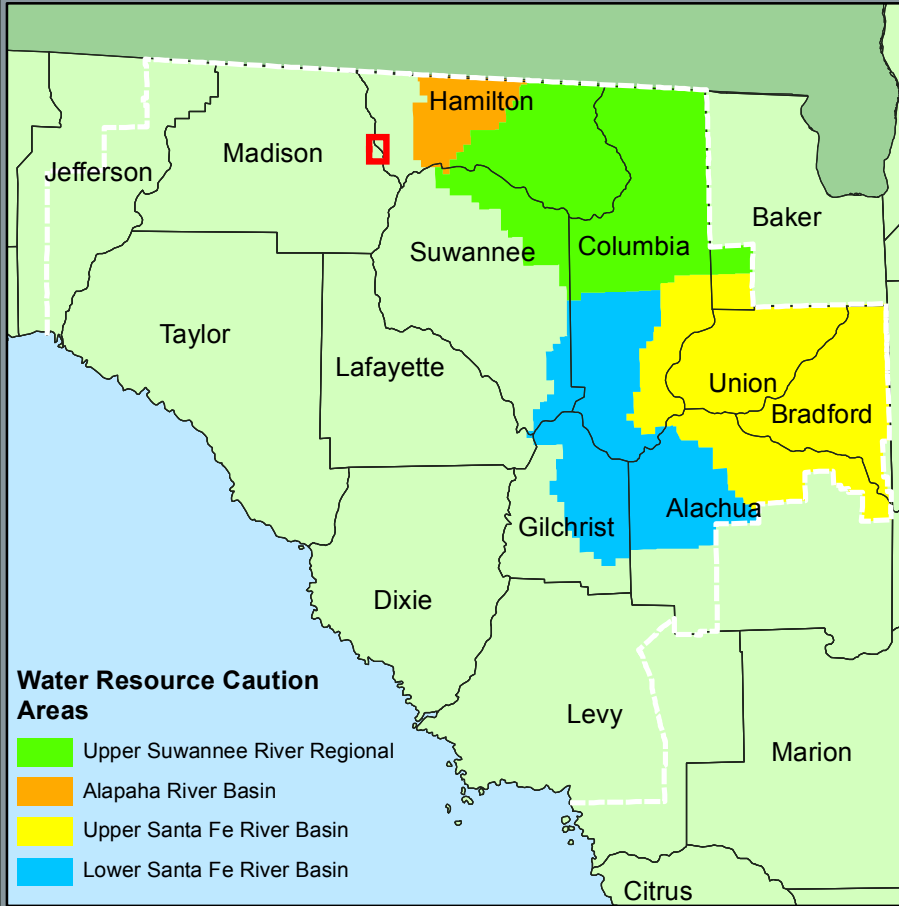

Timber River Surplus Parcel 1.42 ac +/- Madison County Location Map

Note: This map was created by the Suwannee River Water Management District (SRWMD) to be used for planning purposes only. SRWMD shall not be held liable for any injury or damage caused by the use of data distributed as a public records request regardless of their use or application. SRWMD does not guarantee the accuracy, or suitability for any use of these data, and no warranty is expressed or implied. For more information please contact the SRWMD at 386-362-1001.
Map Created 2/26/2018

 Project Boundary
1.42 Acres +/-

Timber River Surplus Parcel 1.42 ac +/- Madison County Property Overview

Note: This map was created by the Suwannee River Water Management District (SRWMD) to be used for planning purposes only. SRWMD shall not be held liable for any injury or damage caused by the use of data distributed as a public records request regardless of their use or application. SRWMD does not guarantee the accuracy, or suitability for any use of these data, and no warranty is expressed or implied. For more information please contact the SRWMD at 386-362-1001. Map Created 2/26/2018