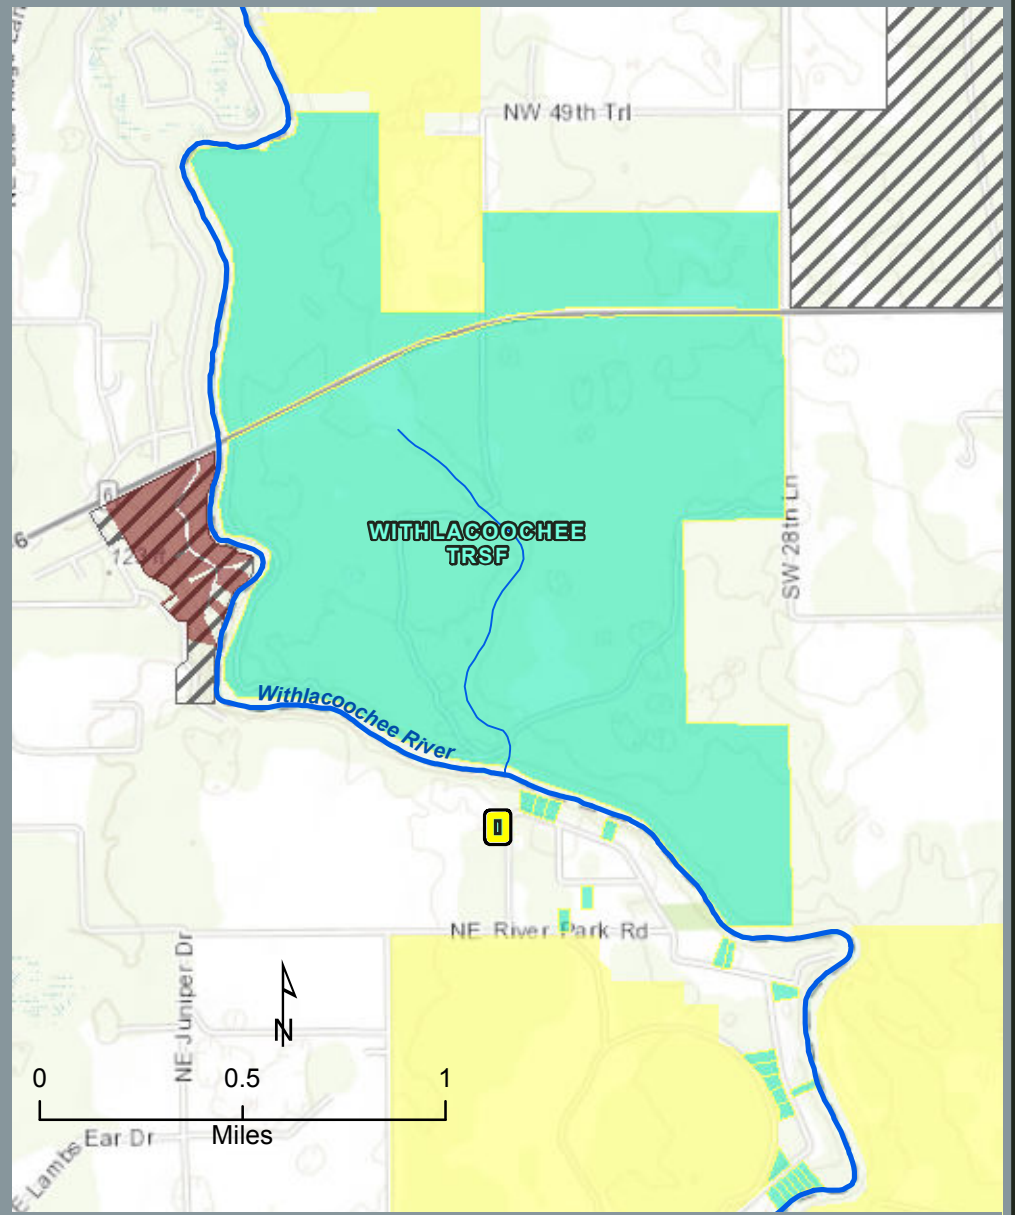

Timber River Surplus Parcel 1.42 ac +/- Madison County Location Map

Note: This map was created by the Suwannee River Water Management District (SRWMD) to be used for planning purposes only. SRWMD shall not be held liable for any injury or damage caused by the use of data distributed as a public records request regardless of their use or application. SRWMD does not guarantee the accuracy, or suitability for any use of these data, and no warranty is expressed or implied. For more information please contact the SRWMD at 386-362-1001.
Map Created 2/26/2018

 Project Boundary
1.42 Acres +/-

Timber River Surplus Parcel 1.42 ac +/- Madison County Property Overview

Note: This map was created by the Suwannee River Water Management District (SRWMD) to be used for planning purposes only. SRWMD shall not be held liable for any injury or damage caused by the use of data distributed as a public records request regardless of their use or application. SRWMD does not guarantee the accuracy, or suitability for any use of these data, and no warranty is expressed or implied. For more information please contact the SRWMD at 386-362-1001. Map Created 2/26/2018