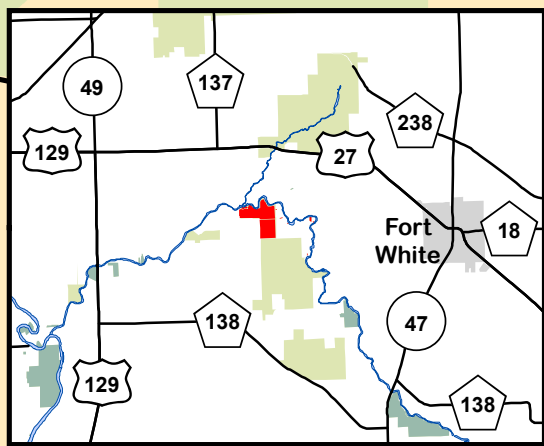

27

ICHETUCKNEE RIVER

ICHETUCKNEE BOULEVARD

SANTA FE RIVER

SANTA FE OASIS

P

NE 130TH PLACE

Access

NW 127TH STREET

NE 125TH STREET

Ft. White Wildlife & Environmental Area

NE 21ST TERRACE

Sunbeam Springs

NE 2ND COURT

NE 2ND WAY

NE 100TH ST ROAD

0 0.25 0.5 Miles

APPROXIMATE DISTANCE

12