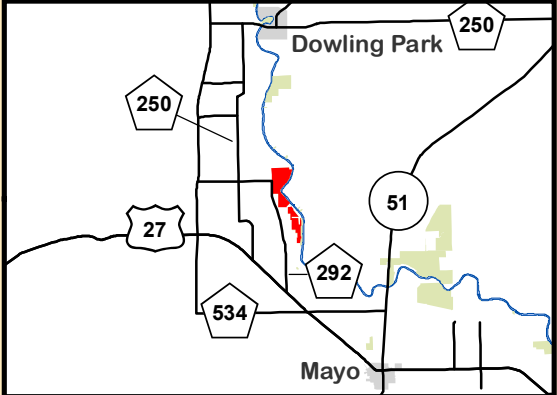

ALLEN MILL POND

Allen Mill Pond Spring

P

Entrance

LAFAYETTE BLUE SPRINGS STATE PARK

0 0.25 0.5 Miles

APPROXIMATE DISTANCE