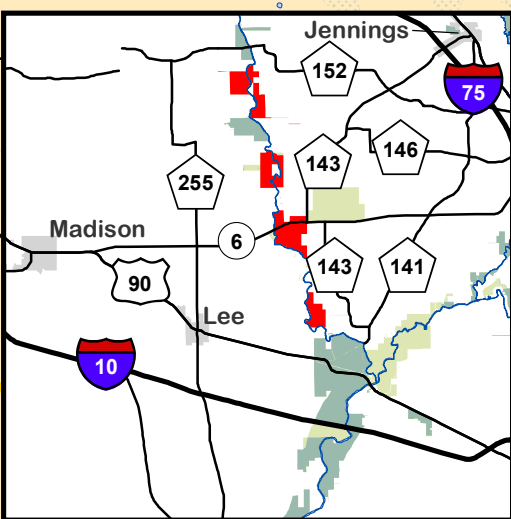

Entrance

WESTWOOD WEST WESTWOOD EAST

NE HICKORY GROVE ROAD

NE COTTONWOOD STREET

255

OLD BLUE SPRINGS ROAD

CHITTY BEND WEST

Entrance

NW 34TH STREET

CHITTY BEND EAST

FLORIDA CAMP SITE ROAD

NW 45TH STREET

NW 21ST PLACE

Entrance

NW 23RD BLVD

143

NW 40TH LOOP

BLUE SPRINGS

6

MADISON BLUE SPRINGS STATE PARK

WITHLACOOCHEE

To Madison

413

143

SW 64TH TRAIL

NEKOOSA

APPROXIMATE DISTANCE

Lee

90

4

2